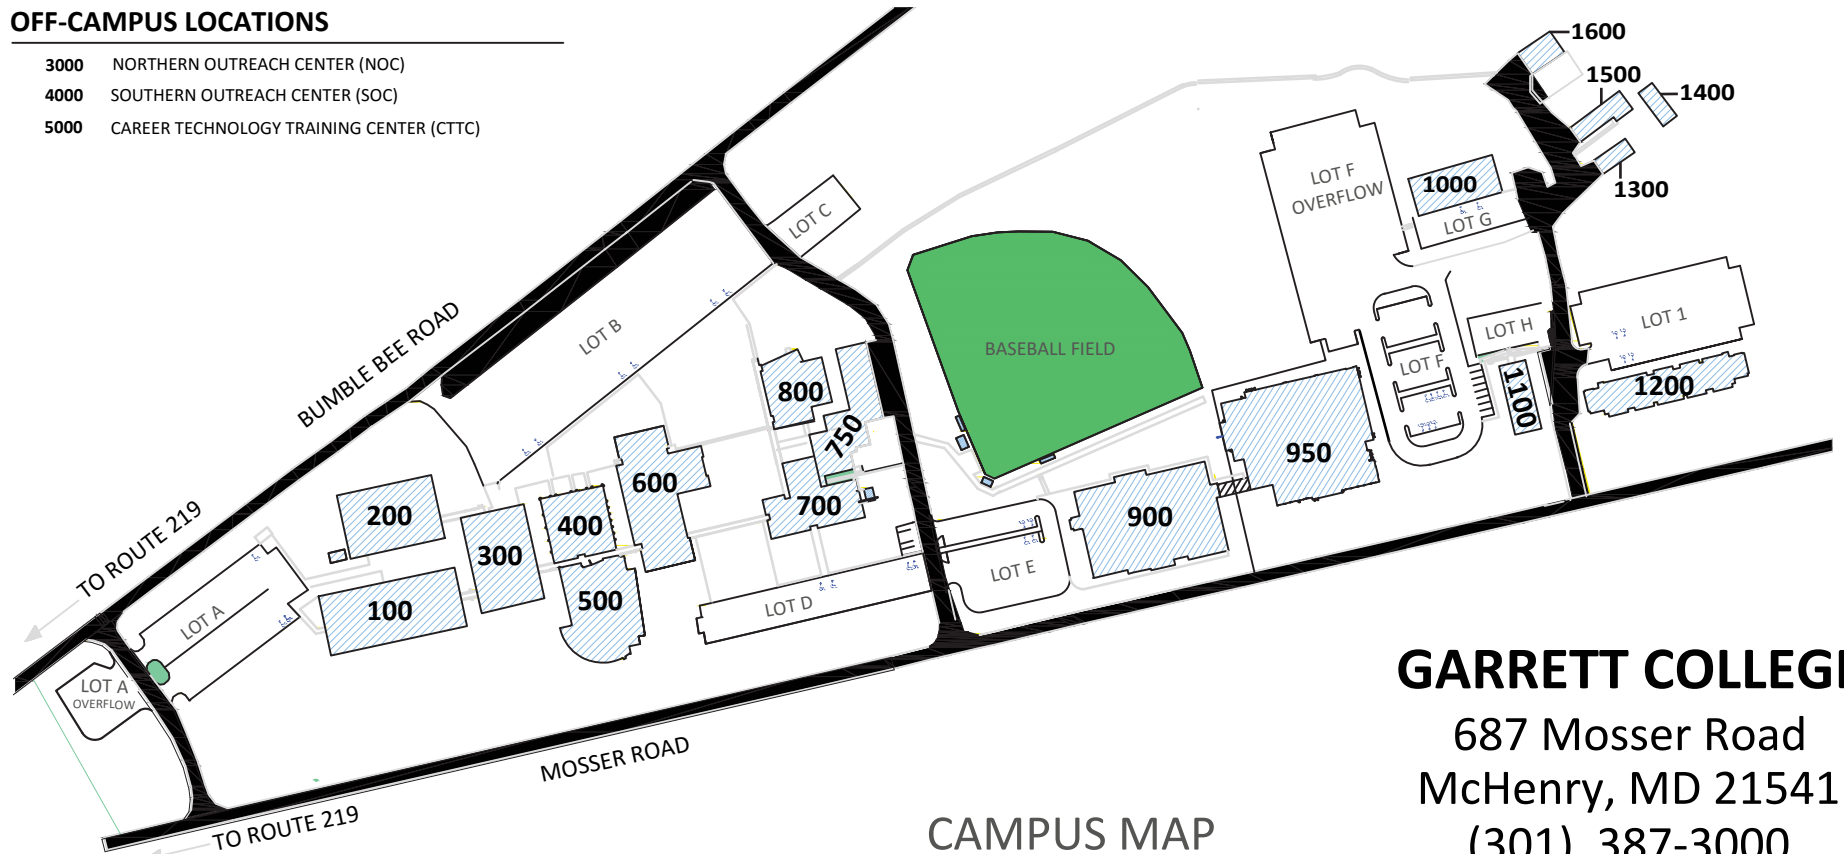

LEGEND

- 100 CONTINUING EDUCATION WORKFORCE DEVELOPMENT (CEW)
- 200 GARRETT INFORMATION ENTERPRISE CENTER (GIEC)
- 300 STEM - OPENING FALL 2018
- 400 INFORMATION TECHNOLOGY
- 500 STUDENT CENTER
- 600 LEARNING RESOURCE CENTER
- 700 SHAW LEARNING CENTER
- 800 FINE ARTS / BUSINESS ADMIN.
- 900 MAINTENANCE
- 950 SPECIAL EVENTS CENTER
- 1000 CARC-AQUATICS & FITNESS
- 1100 CARC-GYMNASIUM
- 1100 CENTER FOR ADVENTURE & OUTDOOR STUDIES (CAOS)
- 1200 GARRETT HALL
- 1300 LAKER HALL
- 1400 STORAGE
- 1500 TECH WORKSHOP
- 1600 BASEBALL CLUBHOUSE / CAOS STORAGE
- 1600 BASEBALL / SOFTBALL PRACTICE FACILITY

AREA MAP

OFF-CAMPUS LOCATIONS

- 3000 NORTHERN OUTREACH CENTER (NOC)
- 4000 SOUTHERN OUTREACH CENTER (SOC)
- 5000 CAREER TECHNOLOGY TRAINING CENTER (CTTC)

CAMPUS MAP

GARRETT COLLEGE

687 Mosser Road
 McHenry, MD 21541
 (301) 387-3000