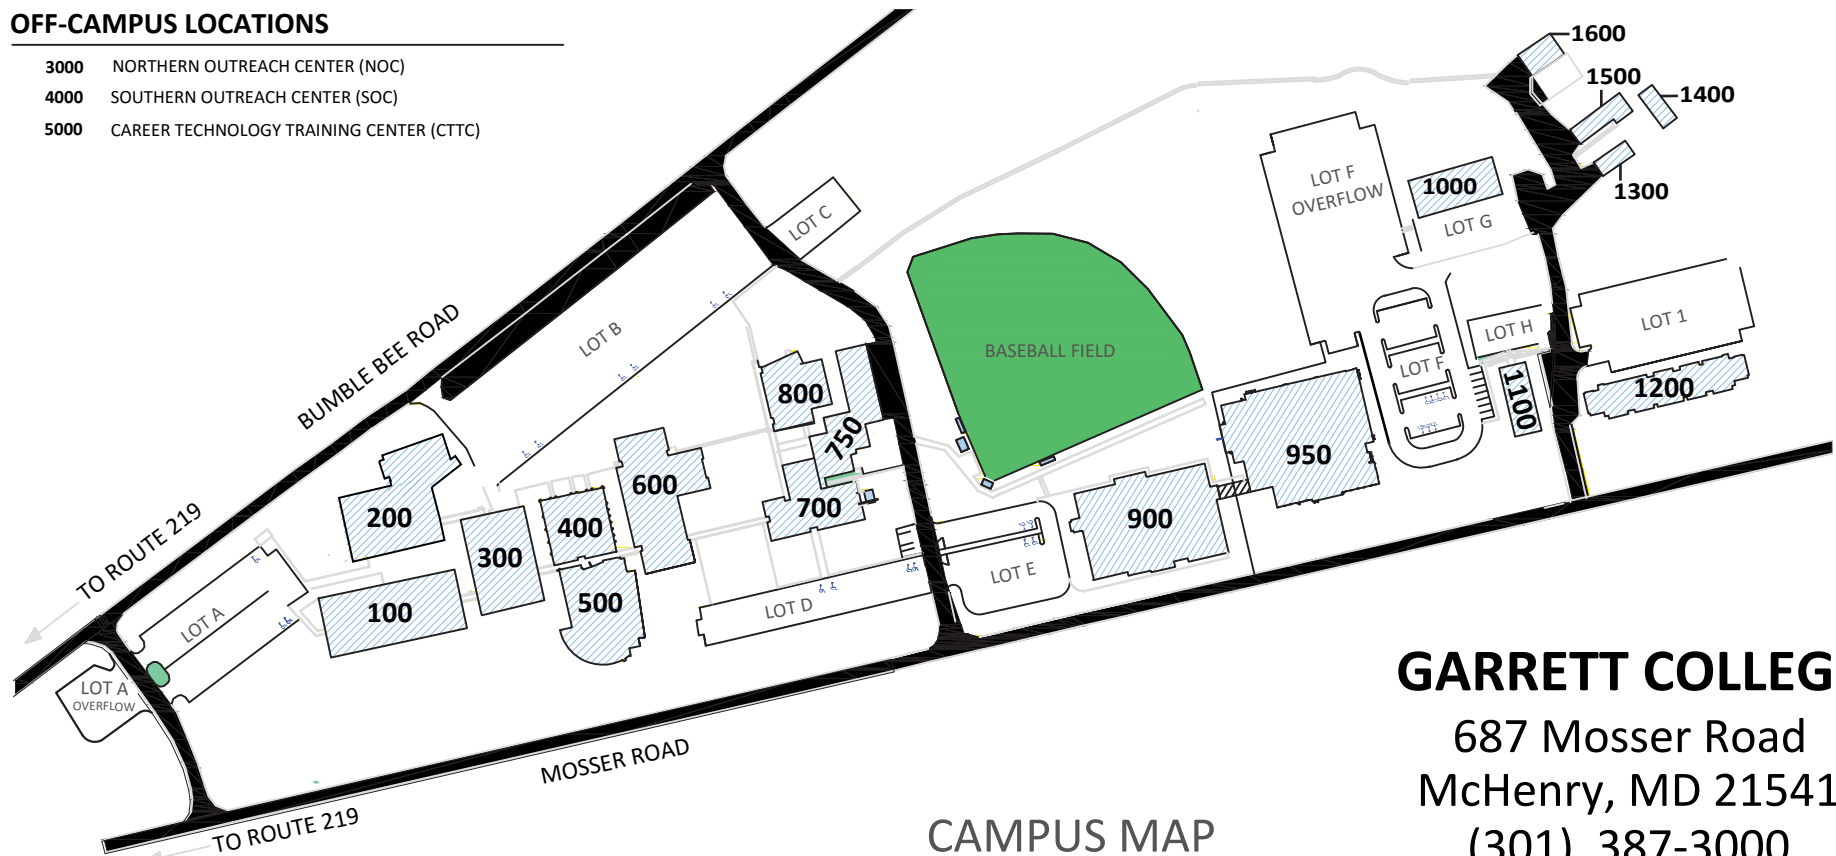

**LEGEND**

- 100 CONTINUING EDUCATION WORKFORCE DEVELOPMENT (CEWD)
- 200 GARRETT INFORMATION ENTERPRISE CENTER (GIEC)
- 300 STEM
- 400 INFORMATION TECHNOLOGY
- 500 STUDENT CENTER
- 600 LEARNING RESOURCE CENTER
- 700 SHAW LEARNING CENTER
- 800 FINE ARTS / BUSINESS ADMIN.
- 900 MAINTENANCE
- 950 SPECIAL EVENTS CENTER
- 1000 CARC-AQUATICS & FITNESS
- 1100 CARC-GYMNASIUM
- 1100 CENTER FOR ADVENTURE & OUTDOOR STUDIES (CAOS)
- 1200 GARRETT HALL
- 1300 LAKER HALL
- 1400 STORAGE
- 1500 TECH WORKSHOP
- 1600 BASEBALL CLUBHOUSE / CAOS STORAGE
- 1600 BASEBALL / SOFTBALL PRACTICE FACILITY

AREA MAP

**OFF-CAMPUS LOCATIONS**

- 3000 NORTHERN OUTREACH CENTER (NOC)
- 4000 SOUTHERN OUTREACH CENTER (SOC)
- 5000 CAREER TECHNOLOGY TRAINING CENTER (CTTC)

CAMPUS MAP

**GARRETT COLLEGE**

687 Mosser Road  
 McHenry, MD 21541  
 (301) 387-3000