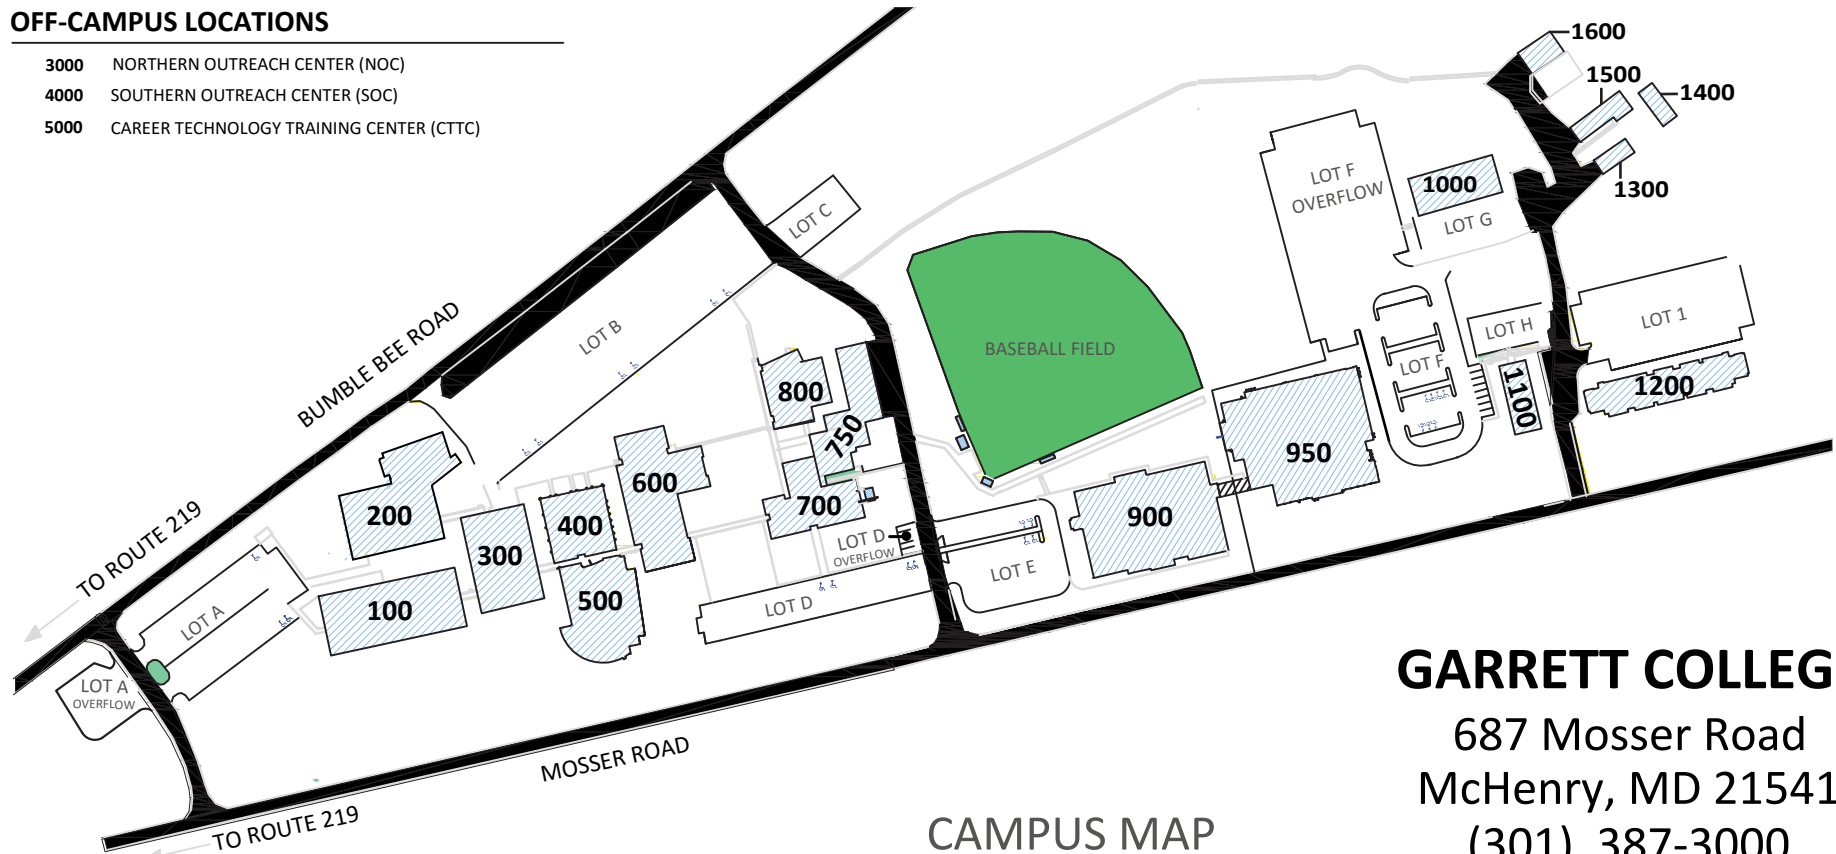

**LEGEND**

- 100 CONTINUING EDUCATION WORKFORCE DEVELOPMENT (CEWD)
- 200 STEM
- 300 INFORMATION TECHNOLOGY
- 400 STUDENT CENTER
- 500 LEARNING RESOURCE CENTER
- 600 SHAW LEARNING CENTER
- 700 FINE ARTS / BUSINESS ADMIN.
- 750 MAINTENANCE
- 800 SPECIAL EVENTS CENTER
- 900 CARC-AQUATICS & FITNESS
- 950 CARC-GYMNASIUM
- 1000 CENTER FOR ADVENTURE & OUTDOOR STUDIES (CAOS)
- 1100 GARRETT HALL
- 1200 LAKER HALL
- 1300 STORAGE
- 1400 TECH WORKSHOP
- 1500 BASEBALL CLUBHOUSE / CAOS STORAGE
- 1600 BASEBALL / SOFTBALL PRACTICE FACILITY

AREA MAP

**OFF-CAMPUS LOCATIONS**

- 3000 NORTHERN OUTREACH CENTER (NOC)
- 4000 SOUTHERN OUTREACH CENTER (SOC)
- 5000 CAREER TECHNOLOGY TRAINING CENTER (CTTC)

CAMPUS MAP

**GARRETT COLLEGE**

687 Mosser Road  
 McHenry, MD 21541  
 (301) 387-3000