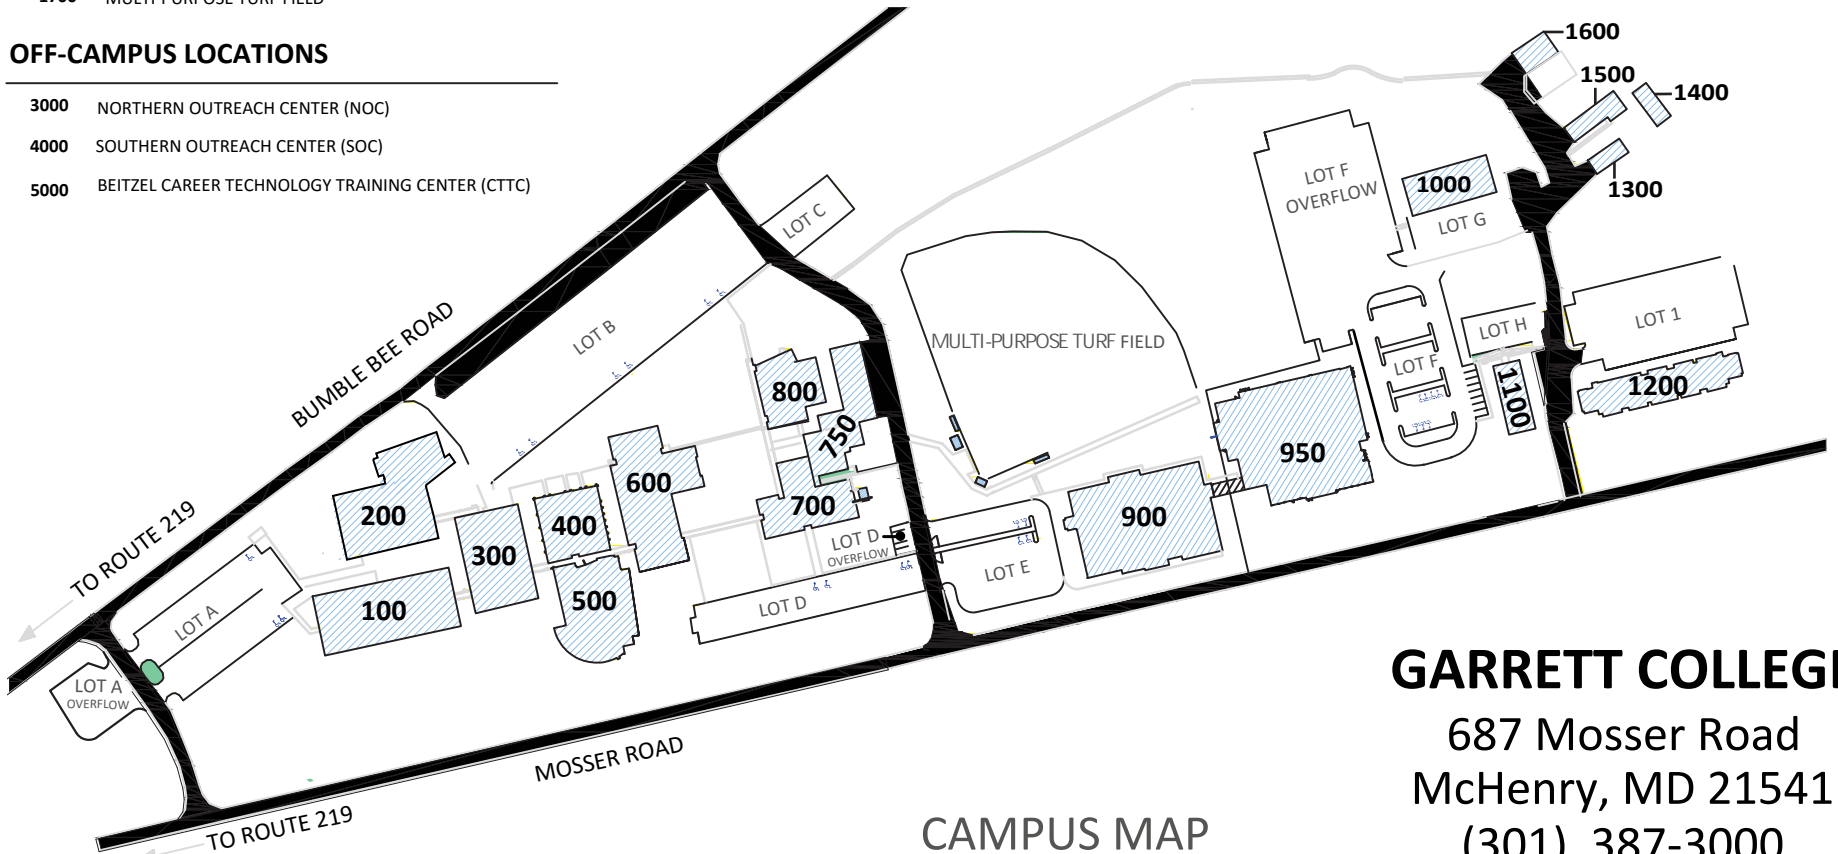

## LEGEND

100	CONTINUING EDUCATION WORKFORCE DEVELOPMENT (CEWD)
	GARRETT INFORMATION ENTERPRISE CENTER (GIEC)
200	OFFUTT STEM BUILDING
300	INFORMATION TECHNOLOGY
400	STUDENT CENTER
500	LEARNING COMMONS/LIBRARY
600	SHAW LEARNING CENTER
700	FINE ARTS / BUSINESS ADMINISTRATION
750	MAINTENANCE
800	PERFORMING ARTS CENTER (PAC)
900	EDWARDS CARC-AQUATICS & FITNESS
950	CARC-GYMNASIUM
1000	CENTER FOR ADVENTURE & OUTDOOR STUDIES (CAOS)
1100	GARRETT HALL
1200	LAKER HALL
1300	STORAGE
1400	TECH WORKSHOP
1500	BASEBALL CLUBHOUSE / CAOS STORAGE
1600	BASEBALL / SOFTBALL PRACTICE FACILITY
1700	MULTI-PURPOSE TURF FIELD

AREA MAP

## OFF-CAMPUS LOCATIONS

3000	NORTHERN OUTREACH CENTER (NOC)
4000	SOUTHERN OUTREACH CENTER (SOC)
5000	BEITZEL CAREER TECHNOLOGY TRAINING CENTER (CTTC)

CAMPUS MAP

## GARRETT COLLEGE

687 Mosser Road  
 McHenry, MD 21541  
 (301) 387-3000