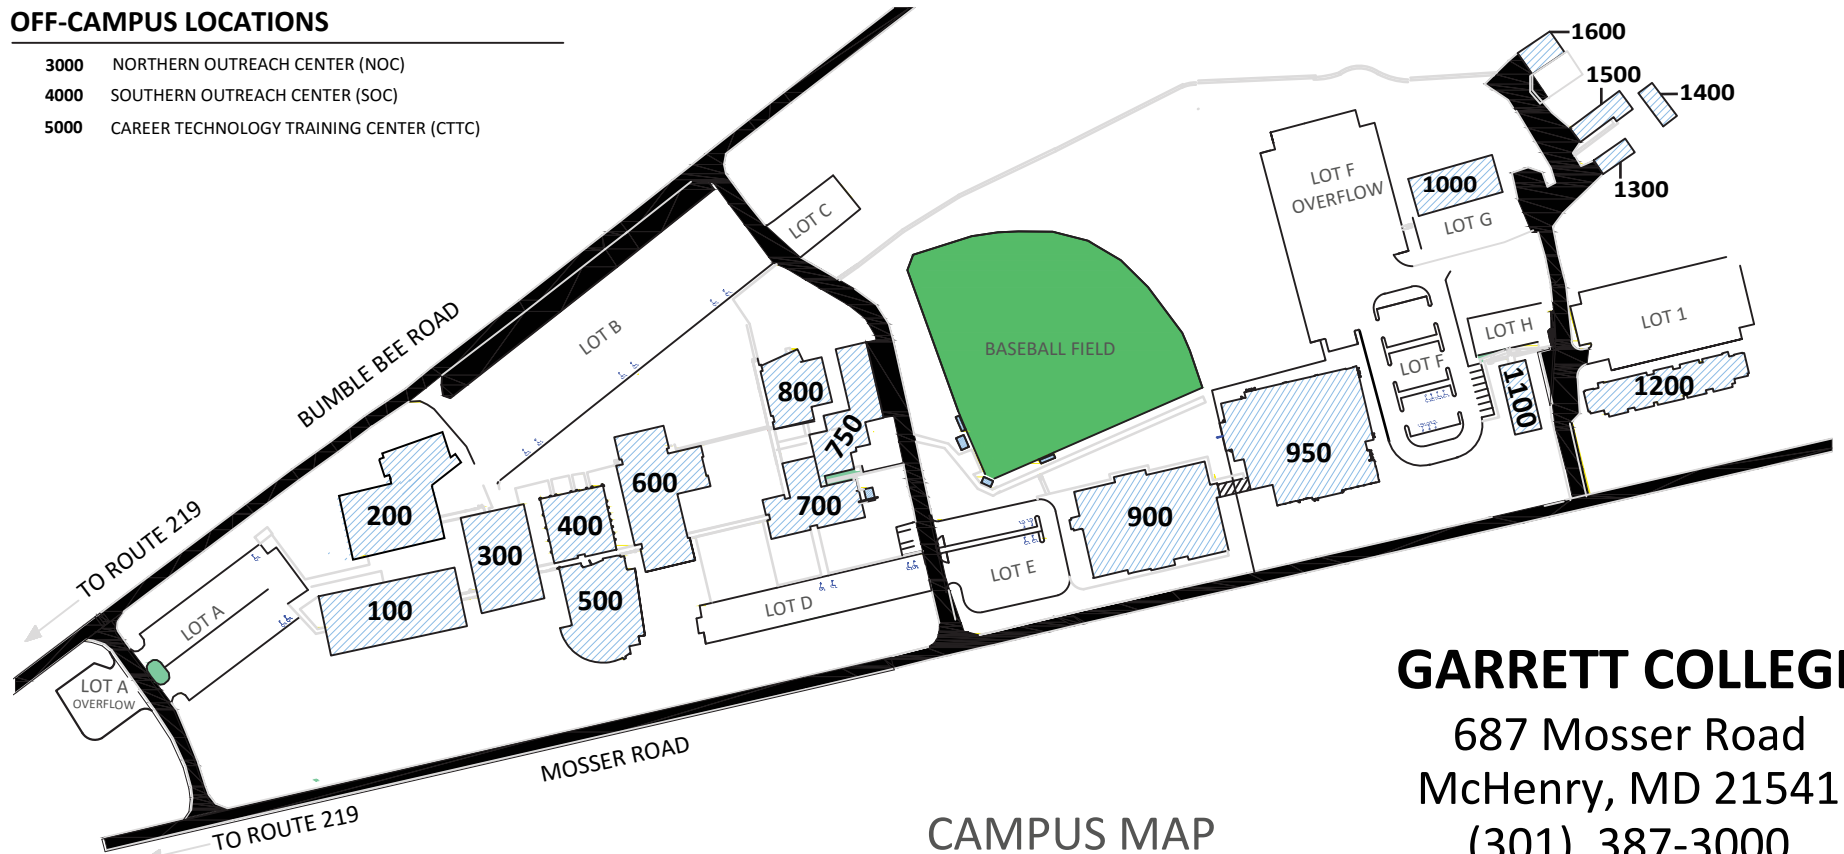

LEGEND

100	CONTINUING EDUCATION WORKFORCE DEVELOPMENT (CEW)
	GARRETT INFORMATION ENTERPRISE CENTER (GIEC)
200	STEM
300	INFORMATION TECHNOLOGY
400	STUDENT CENTER
500	LEARNING RESOURCE CENTER
600	SHAW LEARNING CENTER
700	FINE ARTS / BUSINESS ADMIN.
750	MAINTENANCE
800	SPECIAL EVENTS CENTER
900	CARC-AQUATICS & FITNESS
950	CARC-GYMNASIUM
1000	CENTER FOR ADVENTURE & OUTDOOR STUDIES (CAOS)
1100	GARRETT HALL
1200	LAKER HALL
1300	STORAGE
1400	TECH WORKSHOP
1500	BASEBALL CLUBHOUSE / CAOS STORAGE
1600	BASEBALL / SOFTBALL PRACTICE FACILITY

AREA MAP

OFF-CAMPUS LOCATIONS

3000	NORTHERN OUTREACH CENTER (NOC)
4000	SOUTHERN OUTREACH CENTER (SOC)
5000	CAREER TECHNOLOGY TRAINING CENTER (CTTC)

CAMPUS MAP

GARRETT COLLEGE

687 Mosser Road
 McHenry, MD 21541
 (301) 387-3000